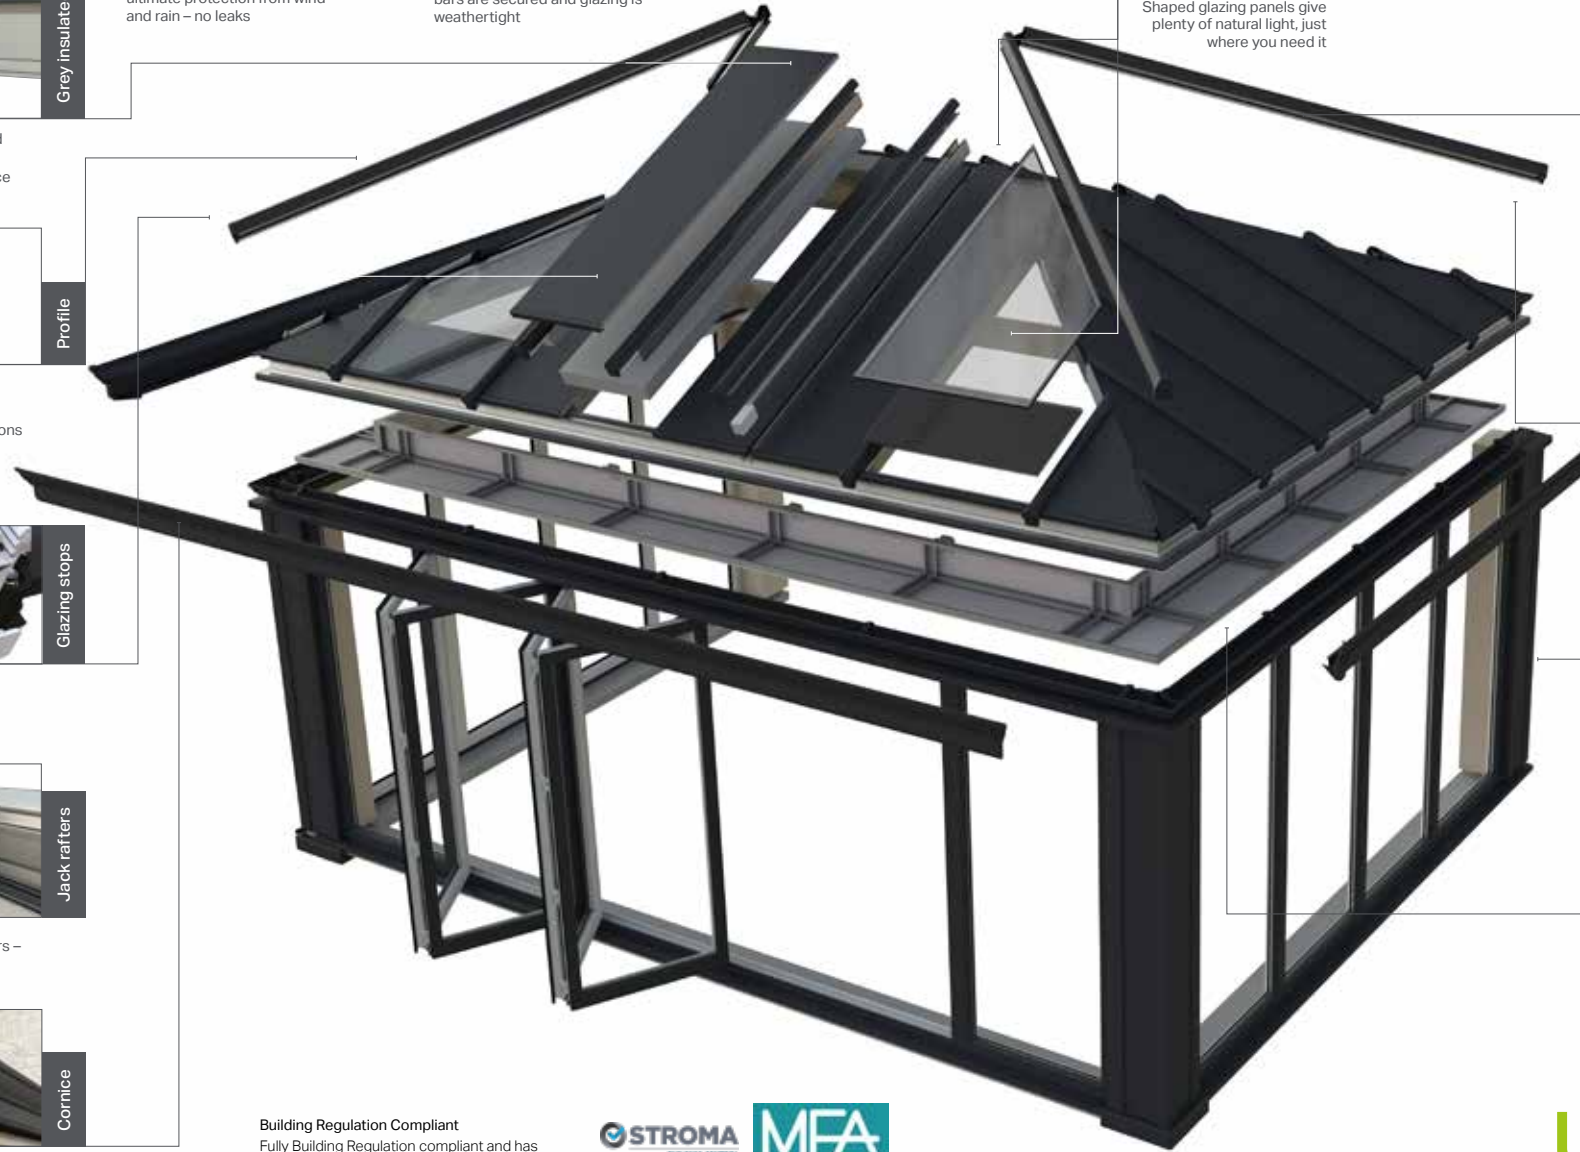

Glazing stops

Robust glazing supports prevent glass slippage

Jack rafters

Wind resistant jack rafters – tested in 120mph winds

Cornice

A grey curved cornice adds style and shape to the roofline, hiding gutters too

Hub

Weathering hub offers ultimate protection from wind and rain – no leaks

Speedlock

Patented Speedlock ensures bars are secured and glazing is weathertight

Shaped glazing

Shaped glazing panels give plenty of natural light, just where you need it

Top-caps

Thermally isolated aluminium top-caps provides maximum security and thermal efficiency. Available in grey

Twinbolts

Twinbolts deliver super-strong structural joints

Columns

Optional super-insulated columns

Pelmet

An integrated internal pelmet lifts the ceiling and insulates the perimeter. A useful places for spotlights or speakers

Building Regulation Compliant
Fully Building Regulation compliant and has Stroma, and MFA System Approval to minimise red tape.